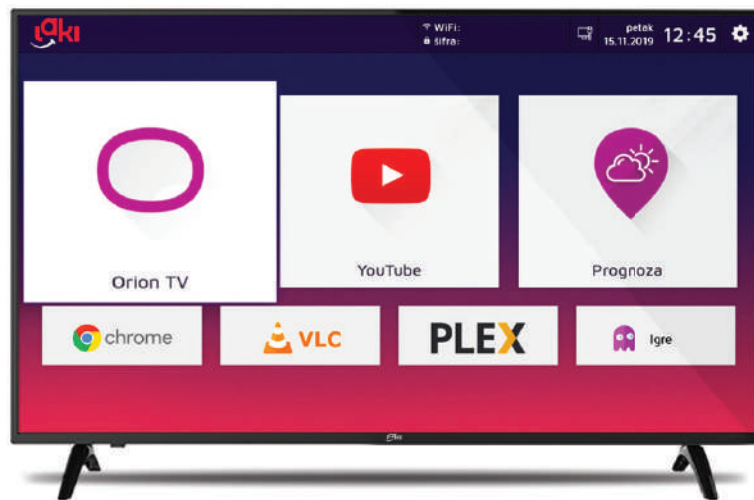

FHD32A
32"
80cm/32

OPŠTE

Screen Size	32" (81.3 cm)
Display Type	LED
Screen Resolution	1920x1080 (Full HD)
Tuner Type	DVB-T/T2/C
DVB-T2 Codec	H264, H265
CPU	Quad Core Cortex A53
SMART OS	Laki Smart Platforma
RAM	1 GB
Storage	8 GB

SLIKA

Picture Mode	User/Cinema/Sport/Vivid
Adjustable Picture Controls	Yes
Picture Size	16:9/4:3 /Zoom1/Zoom2
Color Preset	Nature/Warm/User/Cool
Noise Reduction	Yes

DODACI

User Manual	Yes
Warranty	2 years
Remote Control	Yes
Remote Control Battery	No