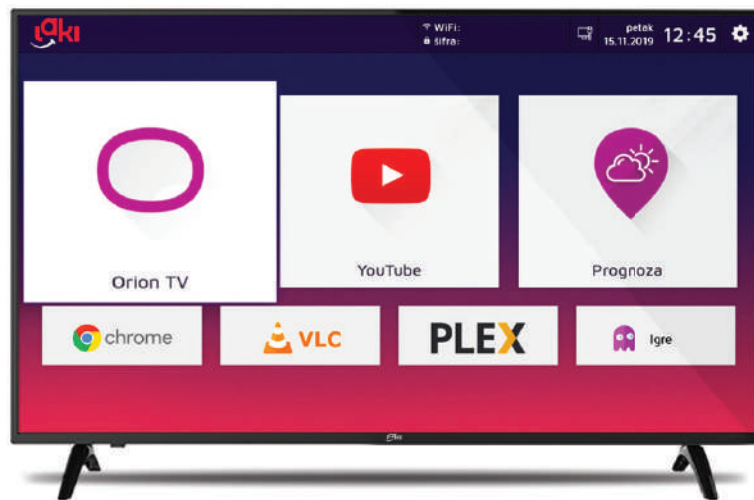

FHD40A
40"
101.6cm/40

OPŠTE

Screen Size	40" (101.6 cm)
Display Type	LED
Screen Resolution	1920x1080 (Full HD)
Tuner Type	DVB-T/T2/C
DVB-T2 Codec	H264, H265
CPU	Quad Core Cortex A53
SMART OS	Laki Smart Platforma
RAM	1 GB
Storage	8 GB

SLIKA

Picture Mode	User/Cinema/Sport/Vivid
Adjustable Picture Controls	Yes
Picture Size	16:9/4:3 /Zoom1/Zoom2
Color Preset	Nature/Warm/User/Cool
Noise Reduction	Yes

DODACI

User Manual	Yes
Warranty	2 years
Remote Control	Yes
Remote Control Battery	No